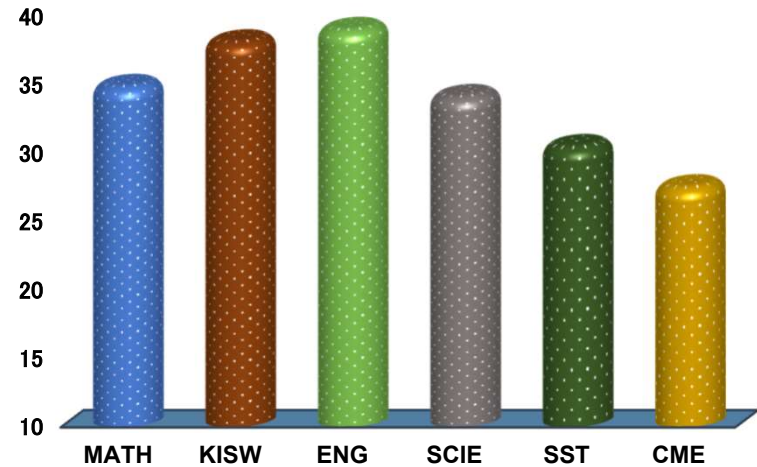

ELITE DIGNITY

REGION: DAR ES SALAAM

SCHOOL AVERAGE

33.9

DISTRICT: KINONDONI

SUBJECT AND GRADE PERFORMANCE ANALYSIS

SUBJECT RANKING

ENGLISH	38.9	78%	1
KISWAHILI	38.0	76%	2
MATHEMATICS	34.8	70%	3
SCIENCE	34.0	68%	4
SOCIAL STUDIES	30.4	61%	5
CIVIC AND MORAL EDUCATION	27.5	55%	6

SUBJECT GRADE ANALYSIS

SUBJECT/GRADE	A	B	C	D	F
MATHEMATICS	5	26	9	1	0
KISWAHILI	18	16	7	0	0
ENGLISH	18	17	6	0	0
SCIENCE	6	20	13	2	0
SOCIAL STUDIES	1	20	17	2	1
CIVIC AND MORAL	0	15	16	9	1

OVERALL GRADE ANALYSIS

A	5	41	6%
B	26		32%
C	10		12%
D	0		0%
F	0		0%

CHART SUBJECT ANALYSIS

BOYS VS GIRLS PERFORMANCE

	SAT		SAT	41
	18		23	
34%		34%		

REGISTERED	41	100%
SEATED	41	100%
ABSENTEES	0	0%
PASSED	41	100%
FAILED	0	0%